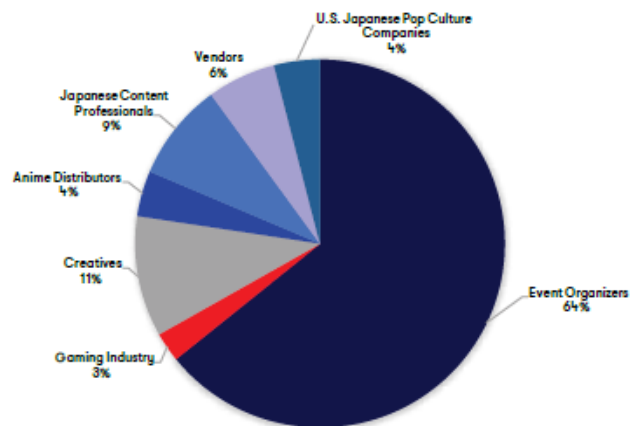

PROJECT ANIME

Connecting 131 Conventions from 21 Countries

Number of Events Based on Attendance

Attendees represent **65+ EVENTS**
(+10% from 2017)

Attendees by Line of Business

Annual Attendance (2017-2018)

Information

Event Dates

- Tokyo: March 22, 2019
- Los Angeles: July 2-3, 2019

ProjectAnime@spja.org
ProjectAnime.org